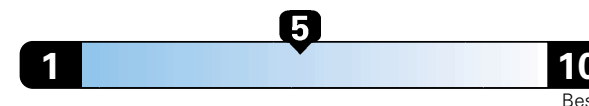

ALFA ROMEO GIULIA VELOCE AWD

2022 MODEL YEAR

THIS VEHICLE IS MANUFACTURED TO MEET SPECIFIC UNITED STATES REQUIREMENTS. THIS VEHICLE IS NOT MANUFACTURED FOR SALE OR REGISTRATION OUTSIDE OF THE UNITED STATES.

MANUFACTURER'S SUGGESTED RETAIL PRICE OF THIS MODEL INCLUDING DEALER PREPARATION

Base Price: $47,390

ALFA GIULIA TI AWD

Exterior Color: Vesuvio Gray Metallic Exterior Paint

Interior Color: Black Interior Color

Interior: Sport Leather Seats

Engine: 2.0L 280HP I4 DI Turbo Engine w/ Engine Stop/Start

Transmission: 8-Speed Automatic 8HP50 Transmission

STANDARD EQUIPMENT (UNLESS REPLACED BY OPTIONAL EQUIPMENT)

FUNCTIONAL/SAFETY FEATURES

- Full-Speed Forward-Collision Warning Plus
- Lane Departure Warning
- Adaptive Cruise Control with Full Stop
- Blind Spot and Cross Path Detection
- Front and Rear Park-Assist Sensors
- Rear Back-up Camera
- Dual-Advanced Front Airbags
- Supplemental Side-Curtain Front and Rear Air Bags
- LATCH-Ready Child-Seat Anchor System
- High Performance Adaptive Bi-Xenon Headlamps
- Automatic-Dimming Exterior Mirrors
- Power Folding Heated Mirrors
- Rain-Sensitive Windshield Wipers
- Passive Entry / Push-Button Start
- Remote-Start System
- Engine Stop - Start System
- Universal Garage-Door Opener
- Air Quality System
- Carbon Fiber Drive Shaft
- Alfa DNA Drive Mode System
- Sport Suspension

INTERIOR FEATURES