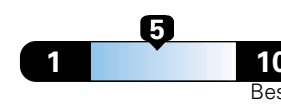

Smog Rating (tailpipe only)

This vehicle emits 348 grams CO2 per mile. The best emits 0 grams per mile (tailpipe only). Producing and distributing fuel also creates emissions; learn more at fuelconomy.gov.

Actual results will vary for many reasons, including driving conditions and how you drive and maintain your vehicle. The average new vehicle gets 27 MPG and cost $6,500 to fuel over 5 years. Cost estimates are based on 15,000 miles per year at $2.95 per gallon. MPGe is miles per gasoline gallon equivalent. Vehicle emissions are a significant cause of climate change and smog.

fuelconomy.gov

Calculate personalized estimates and compare vehicles